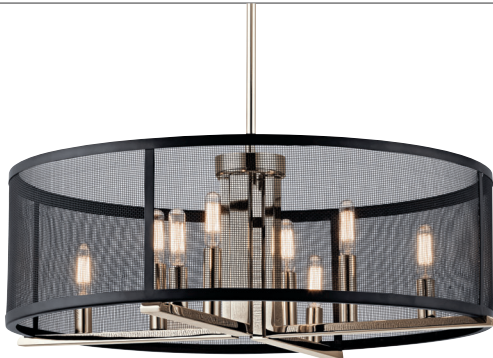

43712PN | Oval Chandelier/Pendant
 (8) 60W Candelabra, 17"W x 9.75"H x 37.25"L
 Overall Ht. 48", Chain/Stem 36"

43715PN | Chandelier/Pendant
 (8) 60W Candelabra, 25"W x 9.75"H
 Overall Ht. 48", Chain/Stem 36"

43722PN | Mini Pendant
 (1) 100W Medium, 6.5"W x 9"H
 Overall Ht. 48", Chain/Stem 36"

43713PN | Pendant/Semi Flush
 (4) 60W Candelabra, 14.25"W x 9.75"H
 Overall Ht. 48", Chain/Stem 36"

43716PN | Wall Sconce
 (1) 60W Candelabra, 6"W x 12"H
D

★★★★★
 "Beautiful piece, it's become the focal point of our den. Very sleek and adds a touch of class to our other wise formal space Installation was a breeze and took less than 2 hours. It provides the perfect amount of light and decor for our needs. Very pleased with th e Kichler brand as usual."
 -AnnieJay | New York, NY | 43715PN

FEATURES

- Pendant Converts to Semi Flush;
- Black Mesh Shade